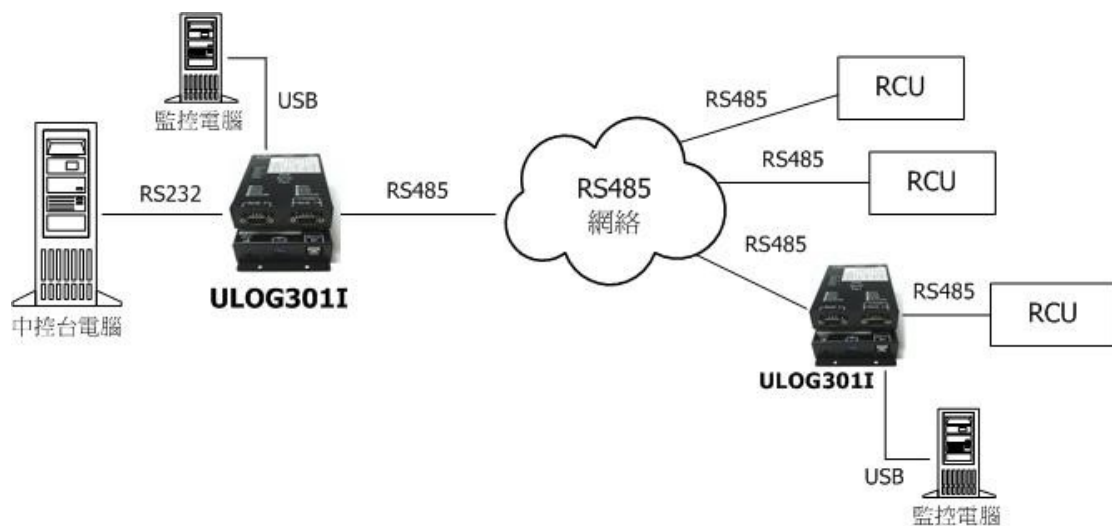

How can you know what happen in your Poll & Ack data stream? You need interface converter with monitor feature.

Monitor your data stream in Interface Converter, Repeater, Isolator.

Solution for Interface Converter with monitor feature:

APLOG301-I and APLOG310-I PCI card.

ULOG301-I and ULOG310-I USB box.