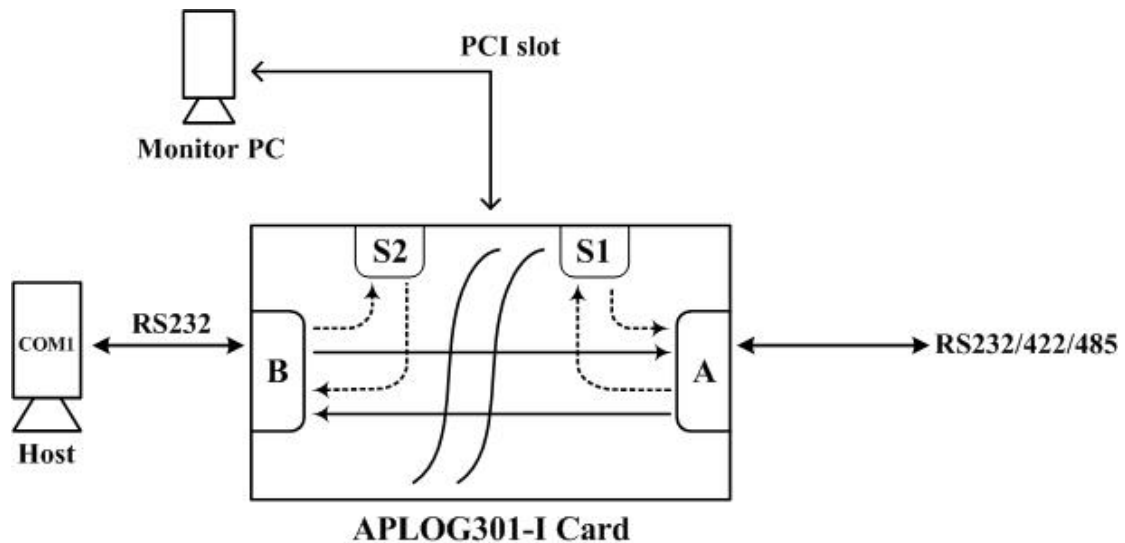

How can you know what happen in your Poll & Ack data stream? You need interface converter with monitor feature.

Monitor your data stream in Interface Converter, Repeater, Isolator.

Solution for Interface Converter with monitor feature:

APLOG301-I and APLOG310-I PCI card.

ULOG301-I and ULOG310-I USB box.