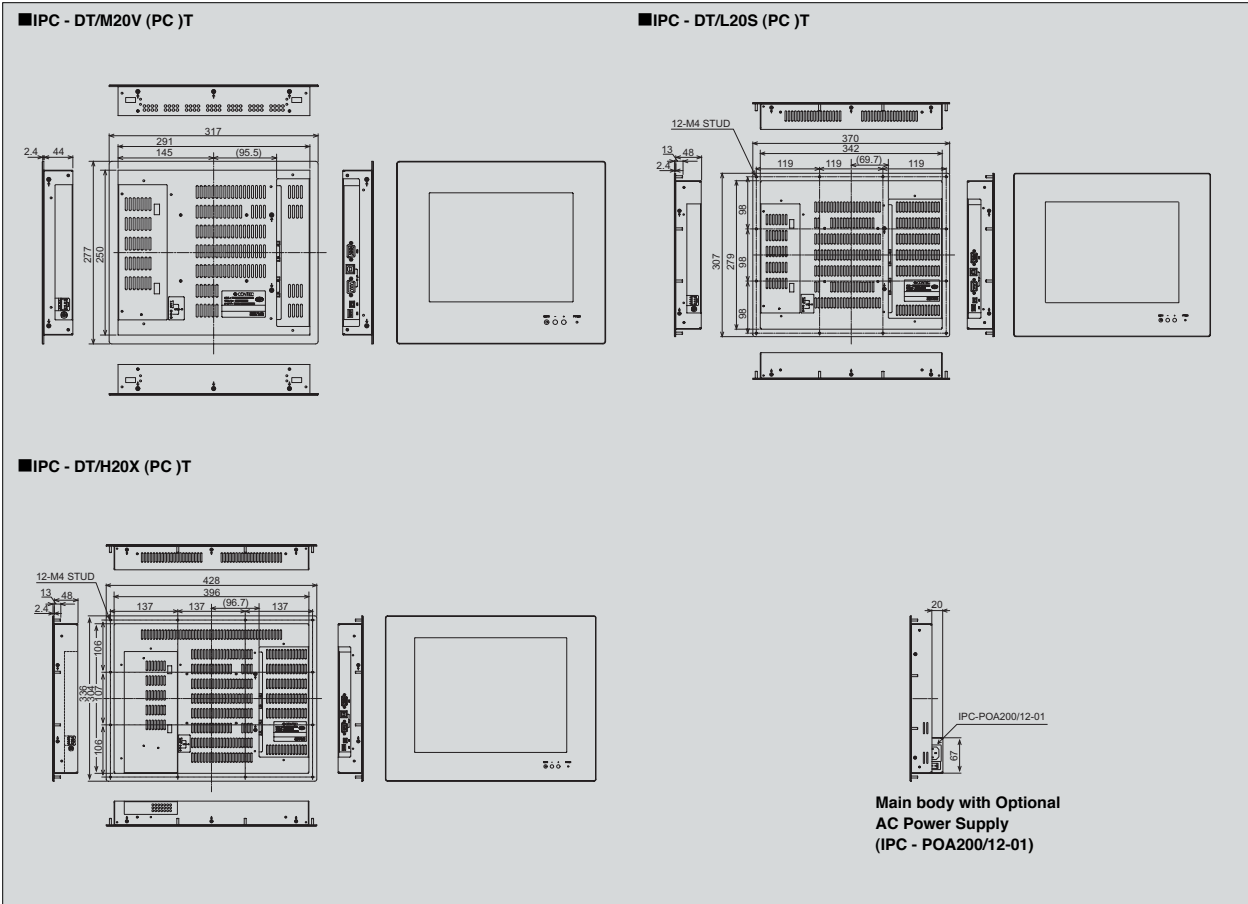

Interfaces

Dimensions

(mm)

Options

Name	Description
Screen protective sheets	
IPC-CV	For 10.4 inch model (10 sheets)
IPC-CV12	For 12.1 inch model (10 sheets)
IPC-CV15	for 15 inch model (10 sheets)
Cable	
IPC-CBL3-2	RS-232C cable for touch panels (2m)
IPC-CBL3-5	RS-232C cable for touch panels (5m)

Name	Description
Device driver	
IPC-SLIB-01	Touch screen & display driver
Others	
IPC-SND-03	Desk stand
IPC-POA200/12-01	+12 VDC output AC power supply

Box PC

Panel PC

Flat Panel Display

Silicon Disk Drive