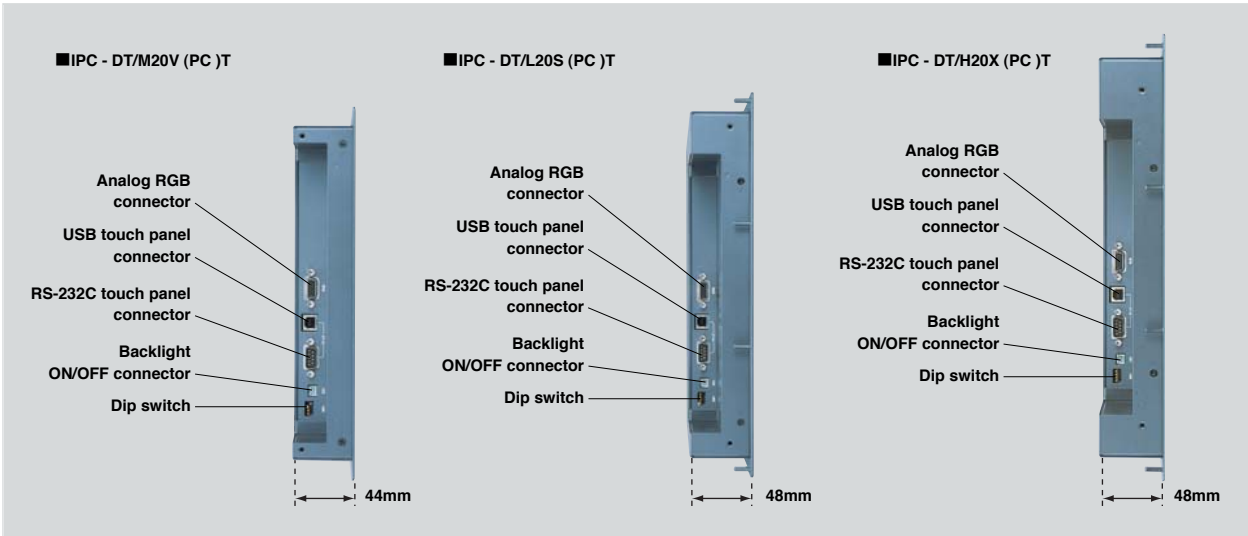

Interfaces

Dimensions

(mm)

Options

Name	Description
Screen protective sheets	
IPC-CV	For 10.4 inch model (10 sheets)
IPC-CV12	For 12.1 inch model (10 sheets)
IPC-CV15	for 15 inch model (10 sheets)
Cable	
IPC-CBL3-2	RS-232C cable for touch panels (2m)
IPC-CBL3-5	RS-232C cable for touch panels (5m)

Name	Description
Device driver	
IPC-SLIB-01	Touch screen & display driver
Others	
IPC-SND-03	Desk stand
IPC-POA200/12-01	+12 VDC output AC power supply

Box PC

Panel PC

Flat Panel Display

Silicon Disk Drive