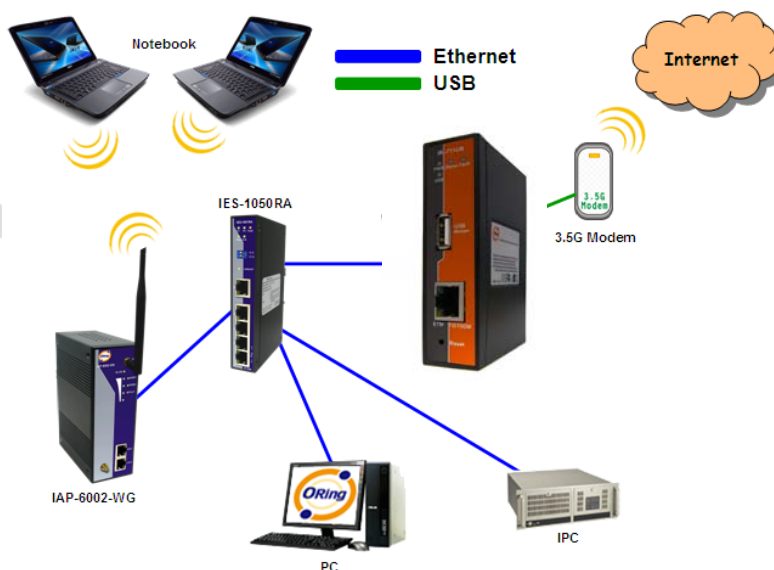

## Industrial Cellular VPN router with 1x10/100Base-T(X) and 1x USB 2.0 host

### Features:

- Provide 1 port 10/100Base-T(X) port and 1 port USB 2.0 host
- USB interface support 3.5G HSDPA USB Modem dial up
- Support VPN Setting (Open VPN, PPTP VPN)
- IP table to prevent access from unauthorized IP address
- Secured Management by HTTPS
- Versatile modes & event alarm by e-mail
- Event Warning by Syslog, Email, SNMP Trap
- 12VDC power input on DC-Jack
- Rigid IP-30 housing design
- DIN-Rail and panel mounting enabled

### Introduction

IR-711UB is a reliable and cost-effective industrial 3.5G router with 1 port 10/100Base-T(X) and 1 port USB 2.0 host. It could be configured to operate different kinds of modems (56K/GPRS/3G/3.5G modem) dial up. In the mode of modem dial up, it support both traditional 56K modem and GPRS/3G/3.5G modem with USB interface, that can provide local LAN connect to internet though USB modem. Further, IR-711UB could operate in a wide temperature, -10~60°C. Therefore, IR-711UB is one of the best solutions for applications of Internet communication.

### Practical Operation

IR-711UB can connect LAN to Internet though 3.5G modem! IR-711UB provides the best transmission solution for LAN to mobile Internet.