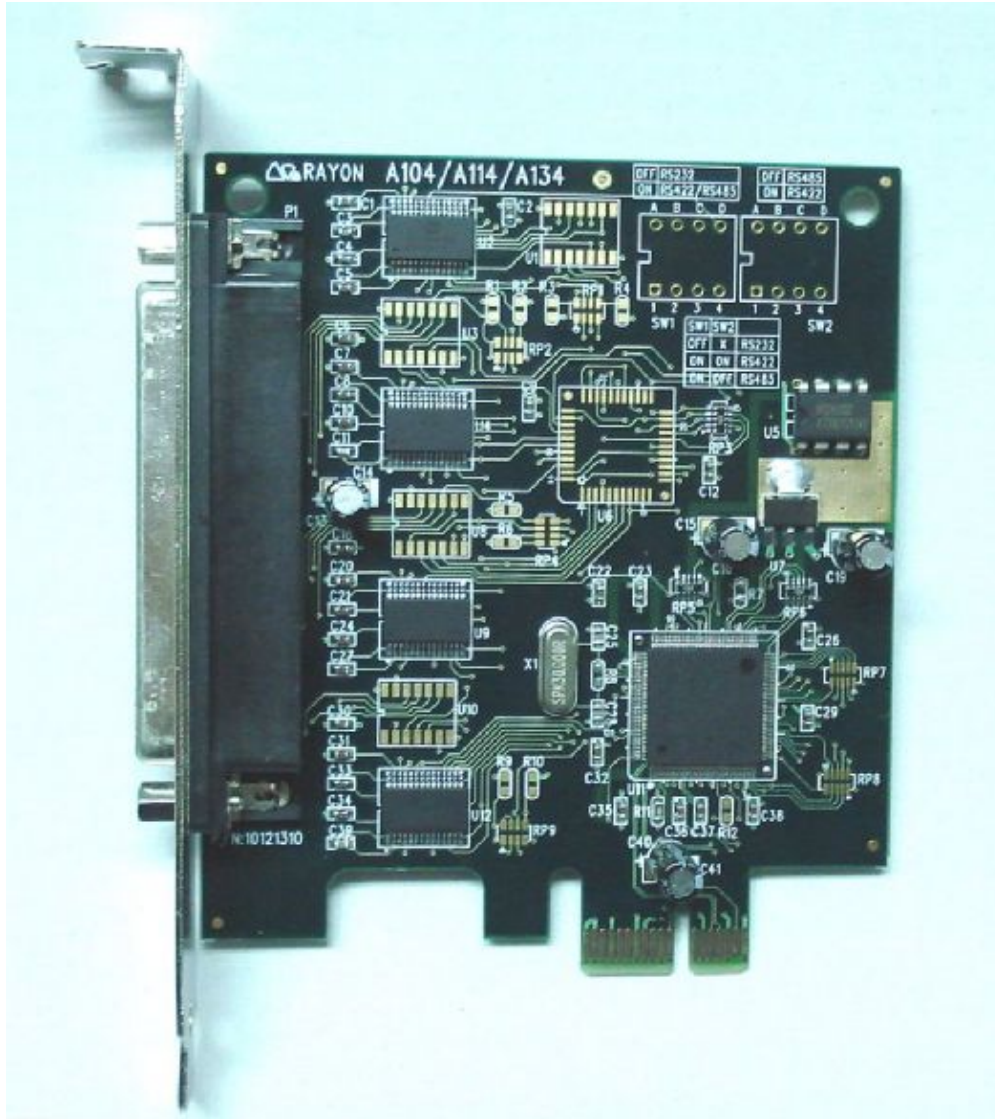

# **A104** Advanced PCIe Card

## **PCIe Bus Four Port Card**

★ Suitable for **industrial control**

★ Suitable for **Windows 2000/XP**

★ Suitable for **Vista & WIN7**

★ Suitable for **Linux**

## **A104 Specification :**

### **Serial Communication Controller :**

\*type : Moschip MCS9904