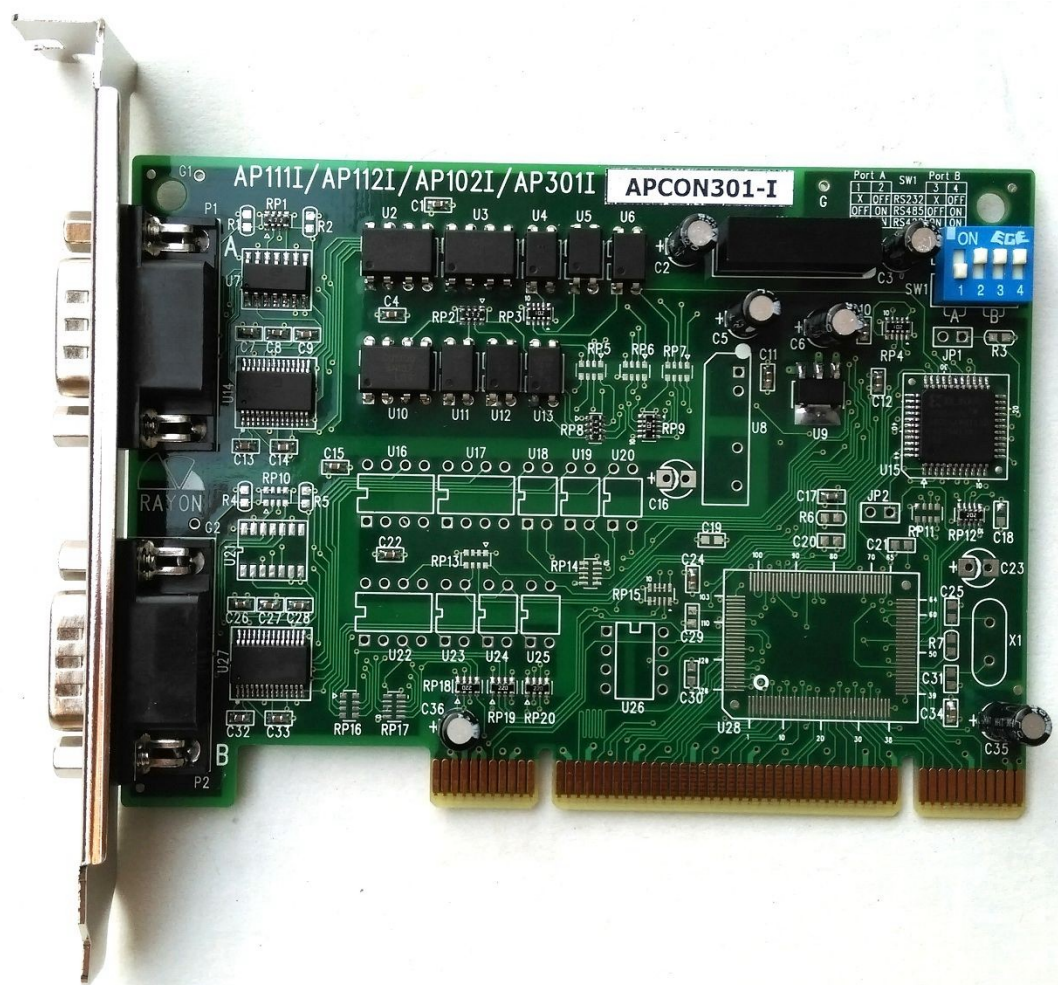

APCON301-I

PCI Bus Converter Card

Support RS232 to Ground Isolated
RS232/RS422/RS485 Converter

- ★Port A can set to target RS232/RS422/RS485
- ★Easy to set by DIP Switch
- ★Support ADDC feature in RS485 interface
- ★Suitable for industrial control
- ★Easy to convert standard RS232 COM1 port to Ground Isolated RS232/RS422/RS485 interface.
- ★Flexible and safety

APCON301-I Specification :

Hardware compatibility :

*5V or 3.3V PCI bus slot.

Dimension :

* APCON301-I card: 100 * 97 mm.

*APCON301-I model with standard PCI bracket.

Port capability :

*number of port : 2 ports per card.

*Interface : Port B is RS232 and port A is Ground Isolated RS232/RS422/RS485

Note: port A can set to target RS232/RS422/RS485 interface by DIP switch.

Note: Converter function between port A and port B. Easy to convert standard RS232 COM1 port to Ground Isolated RS232/RS422/RS485 settable interface to protect your PC.

*AP102-I : PCI card support two Ground Isolated RS232 ports.

*AP132-I : PCI card support two Ground Isolated RS422/RS485 ports.

*AP112-I : PCI card support two Ground Isolated RS232/422/485 port.

*AP301-I : PCI card support one RS232 and one Ground Isolated RS232/422/485 port.