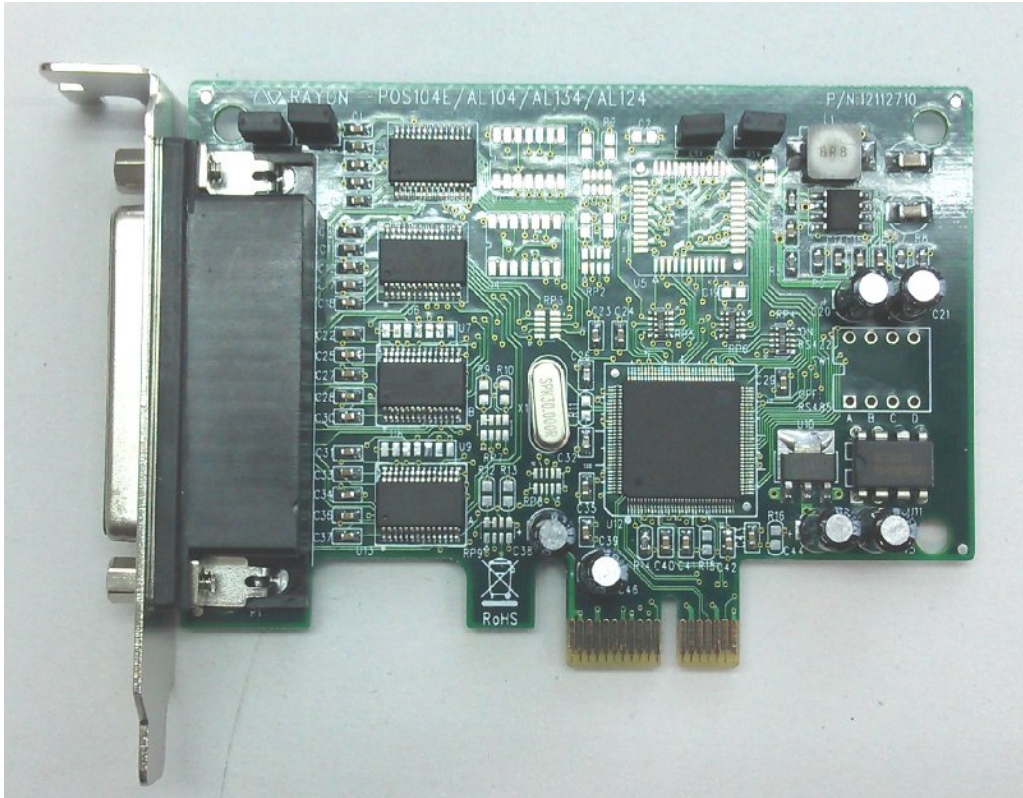

POS104EL PCI Express Card

PCIe Bus Four Port Card

Offer 5V power out in Pin9

- ★ Offer **5V power output** in pin9 suitable for **POS system**
- ★ Low profile PCIe card.
- ★ Suitable for **Windows 2000/XP**
- ★ Suitable for **Vista & WIN7**
- ★ Suitable for **Linux**

POS104EL Specification :

Serial Communication Controller :

*type : Moschip MCS9904

Hardware compatibility :

*PCIe bus slot.

Software compatibility :

- * Windows 2000/XP.
- * Windows Vista.
- * WIN7.
- * Linux.
- * Other operation system.

Dimension :

- *POS104EL card: 92 * 69 mm.
- *POS104EL model with low profile PCIe bracket.

System I/O & IRQ mapping :

- *I/O mapping assigned by PCI BIOS.
- *Memory mapping assigned by PCI BIOS.
- *four IRQ mapping assigned by PCI BIOS.

Port capability :

- *number of port : 4 ports per card.
- *Interface : RS232 with 5V power output in pin9.
- *Baud Rate: each port can be configured to 50--115200bps.
- *Connector type: DB44 female connector.
- *R904 cable support DB44 male to four DB9 male connector.
- *R901 cable support DB44 male to four DB25 male connector.