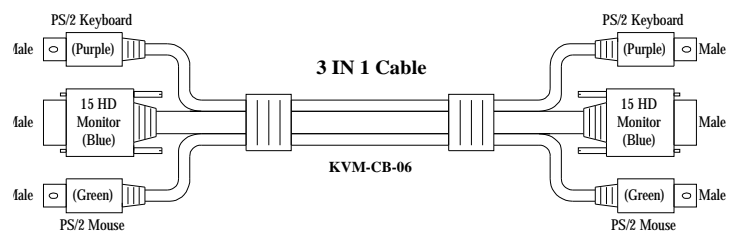

SMK 585

1U Rack mount Monitor-Keyboard Drawer With 8 Port KVM

Features :

- Meets EIA310c & IEC-3 specifications
- One set built-in Keyboard , touch pad , monitor and 8 ports KVM switch
- Heavy-duty steel
- Mechanical keyboard in 105 keys, with touch pad
- Built-in rail self-locking device
- Support 8 characters password protection and Search PC server name
- Auto scan mode for monitoring PCs
- Daisy chain level up 8 levels
- PC Connection up to 120 set with extra KVM Switch box

Specification :

- 442.4(W) 44.5(H) 550(D)
- 11Kgs
- 15" TFT LCD, 1024*768, 250 nits, 120 viewing angle, contrast ratio 400:1
- Number of colors, 262k
- Backlight MTBF : 30,000 hours under 25± 5°C

RAYON TECHNOLOGY CO., LTD