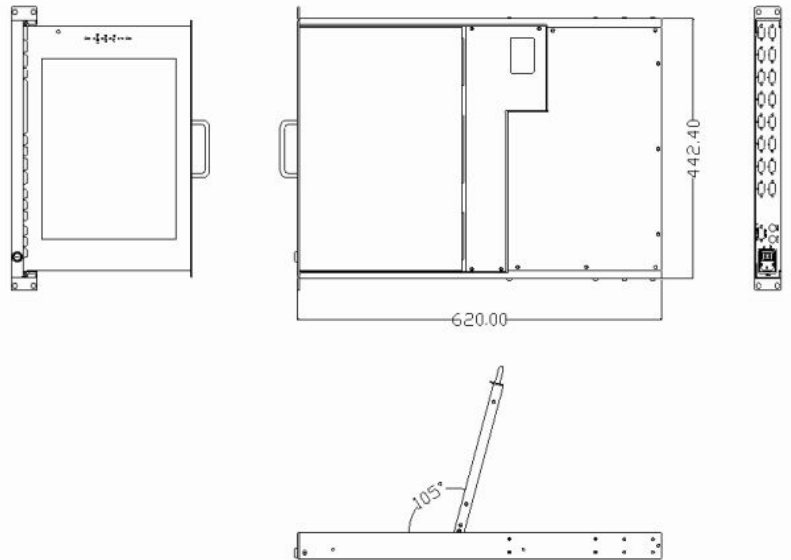

SMK595

1U rackmount Monitor-Keyboard Drawer With 16 Port KVM

Features :

- Meets EIA310c & IEC-3 specifications
- One set built-in Keyboard, touch pad, monitor and 16 ports KVM switch
- Heavy-duty steel
- With high brightness TFT LCD Panel
- Mechanical keyboard in 105 keys, with touch pad
- Built-in rail self-locking device
- Easy PC selection via ON Screen Display Manual
- Support 8 characters password protection and search PC server name
- Auto scan mode for monitoring PCs

Specification :

- 442.4(W) 44.5(H) 620(D)
- 12Kgs
- 15" TFT LCD, 1024*768, 250 nits,
120/120 viewing angle
Contrast ratio 350:1
- Number of colors, 16.2 M
- Backlight MTBF : 50,000 hours under 25± 5

°C

RAYON TECHNOLOGY CO., LTD