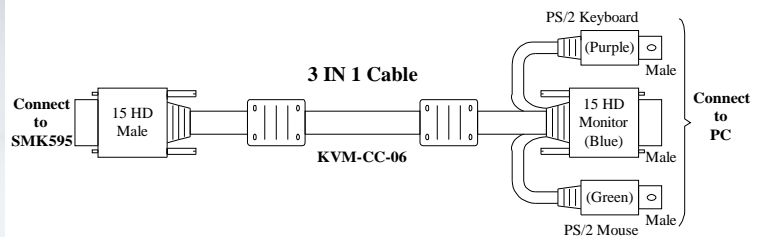

SMK595

1U rackmount Monitor-Keyboard Drawer With 16 Port KVM

Features :

- Meets EIA310c & IEC-3 specifications
- One set built-in Keyboard, touch pad, monitor and 16 ports KVM switch
- Heavy-duty steel
- With high brightness TFT LCD Panel
- Mechanical keyboard in 105 keys, with touch pad
- Built-in rail self-locking device
- Easy PC selection via ON Screen Display Manual
- Support 8 characters password protection and search PC server name
- Auto scan mode for monitoring PCs

Specification :

- 442.4(W) 44.5(H) 620(D)
- 12Kgs
- 15" TFT LCD, 1024*768, 250 nits,
120/120 viewing angle
Contrast ratio 350:1
- Number of colors, 16.2 M
- Backlight MTBF : 50,000 hours under 25± 5

°C

RAYON TECHNOLOGY CO., LTD