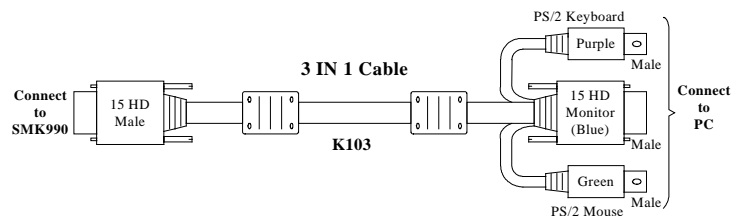

SMK990 *Combo USB & PS/2 Keyboard / Mouse*

The Multiple system solution 16 ports

Specification :

Model No	SMK990-17	SMK990-19
Ports switch	16 ports Combo KVM switch(USB and PS/2). Daisy chain level up to 8 Levels. PC connection up to 128 sets.	
Weight	14 kgs	
Dimension	442.4x44x600 mm (W x H x D)	
Power Supply	AC 110/220V Auto Switch 125VDC/250VDC	
Construction	Heavy-duty steel	
Keyboard	105-key cherry switch keyboard with touchpad	
Protection	Tempered glass protection to the LCD screen	
Approval	CE, FCC	
Display		
Size	17"	19"
Resolution	1280 x 1024	
Brightness	300 cd/m ²	
Contrast Ratio	500:1	
Viewing angle	150(H)/130(V)	

Features :

- 1U, Single rail, built-in 17" or 19" TFT LCD.
- 16-port COMBO USB & PS/2 KVM switch.
- 105 keys cherry switch keyboard with touch pad.
- Built-in rail self-locking device.
- Tempered glass protect LCD screen.
- No software required-Easy PC selection via Front push buttons, Hot keys, On Screen Display.
- supports two layers password security protection and search PC server name.
- supports one local console plus one optional remote console(CAT5 or IP).

✳Can Daisy chain with CKVM108/116 BOX.

Accessories :

- K102 Cable : 6 Feet 2 IN 1 Cable for USB PC.

- K103 Cable : 6 Feet HDB15 connector to PS/2 PC.

RAYON TECHNOLOGY CO., LTD.
 2F, No. 177, Chung-Shan 2 Rd., Lu-Chou city, Taipei Hsien, Taiwan.
 TEL: 886-2-82858362 FAX: 886-2-82857065
 E-Mail: rayon@ms1.hinet.net
 WEB: <http://www.computex.com.tw/rayon>
 WEB: <http://www.rayontech.com>