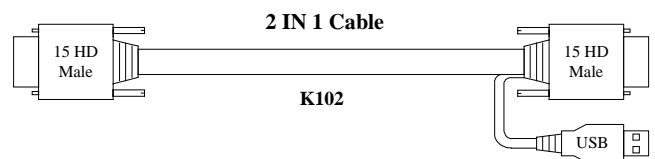

SMK990 *Combo USB & PS/2 Keyboard / Mouse*

The Multiple system solution 16 ports

Specification :

Model No	SMK990-17	SMK990-19
Ports switch	16 ports Combo KVM switch(USB and PS/2). Daisy chain level up to 8 Levels. PC connection up to 128 sets.	
Weight	14 kgs	
Dimension	442.4x44x600 mm (W x H x D)	
Power Supply	AC 110/220V Auto Switch 125VDC/250VDC	
Construction	Heavy-duty steel	
Keyboard	105-key cherry switch keyboard with touchpad	
Protection	Tempered glass protection to the LCD screen	
Approval	CE, FCC	
Display		
Size	17"	19"
Resolution	1280 x 1024	
Brightness	300 cd/m ²	
Contrast Ratio	500:1	
Viewing angle	150(H)/130(V)	

Features :

- 1U, Single rail, built-in 17" or 19" TFT LCD.
- 16-port COMBO USB & PS/2 KVM switch.
- 105 keys cherry switch keyboard with touch pad.
- Built-in rail self-locking device.
- Tempered glass protect LCD screen.
- No software required-Easy PC selection via Front push buttons, Hot keys, On Screen Display.
- supports two layers password security protection and search PC server name.
- supports one local console plus one optional remote console(CAT5 or IP).

✳Can Daisy chain with CKVM108/116 BOX.

Accessories :

- K102 Cable : 6 Feet 2 IN 1 Cable for USB PC.

- K103 Cable : 6 Feet HDB15 connector to PS/2 PC.

RAYON TECHNOLOGY CO., LTD.
 2F, No. 177, Chung-Shan 2 Rd., Lu-Chou city, Taipei Hsien, Taiwan.
 TEL: 886-2-82858362 FAX: 886-2-82857065
 E-Mail: rayon@ms1.hinet.net
 WEB: <http://www.computex.com.tw/rayon>
 WEB: <http://www.rayontech.com>