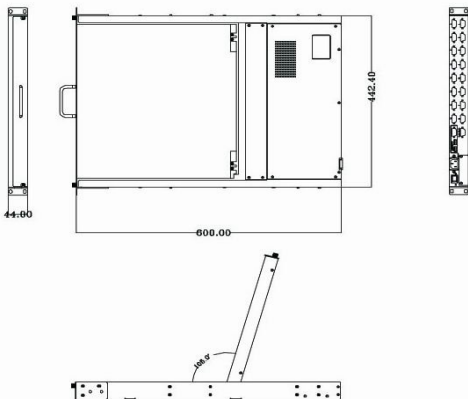

SMK990 *Combo USB & PS/2 Keyboard / Mouse*

The Multiple system solution 16 ports

Specification :

Model No	SMK990-17	SMK990-19
Ports switch	16 ports Combo KVM switch(USB and PS/2). Daisy chain level up to 8 Levels. PC connection up to 128 sets.	
Weight	14 kgs	
Dimension	442.4x44x600 mm (W x H x D)	
Power Supply	AC 110/220V Auto Switch 125VDC/250VDC	
Construction	Heavy-duty steel	
Keyboard	105-key cherry switch keyboard with touchpad	
Protection	Tempered glass protection to the LCD screen	
Approval	CE, FCC	
Display		
Size	17"	19"
Resolution	1280 x 1024	
Brightness	300 cd/m ²	
Contrast Ratio	500:1	
Viewing angle	150(H)/130(V)	

Features :

- 1U, Single rail, built-in 17" or 19" TFT LCD.
- 16-port COMBO USB & PS/2 KVM switch.
- 105 keys cherry switch keyboard with touch pad.
- Built-in rail self-locking device.
- Tempered glass protect LCD screen.
- No software required-Easy PC selection via Front push buttons, Hot keys, On Screen Display.
- supports two layers password security protection and search PC server name.
- supports one local console plus one optional remote console(CAT5 or IP).